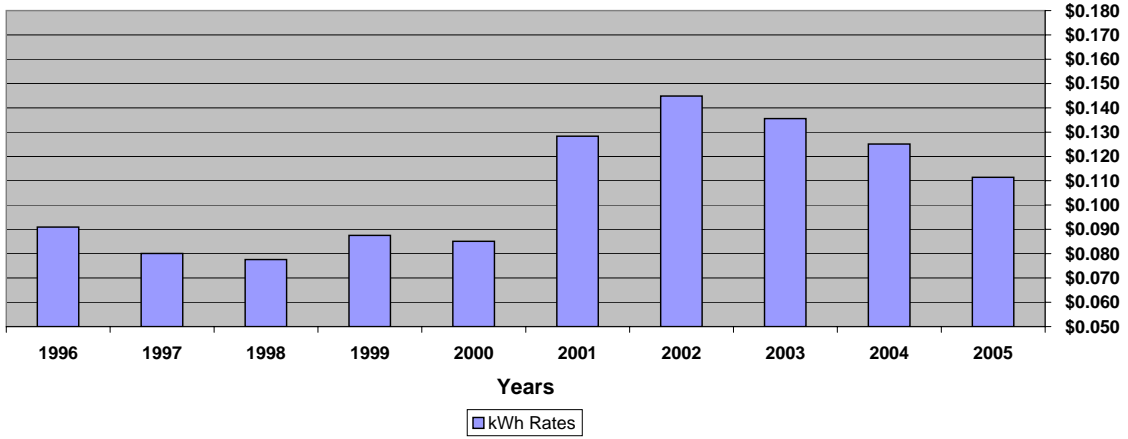

Annual kWh Rates

300 Room Hotel 1996 2005 Utility Billed Dollar & kWh Use

300 Room Hotel 1996 2005 Utility Billed Dollars