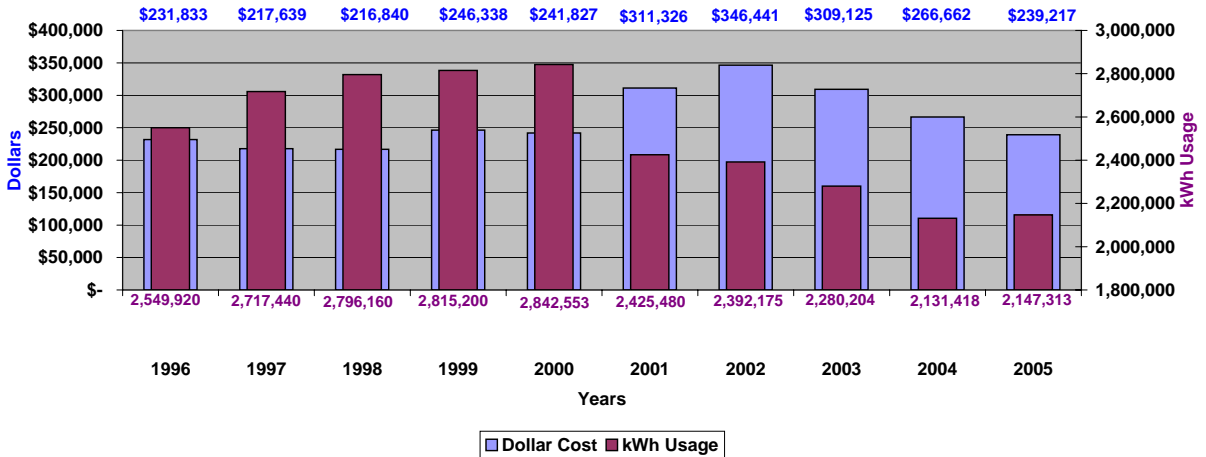

Annual kWh Rates

300 Room Hotel 1996 2005 Utility Billed Dollar & kWh Use

300 Room Hotel 1996 2005 Utility Billed Dollars