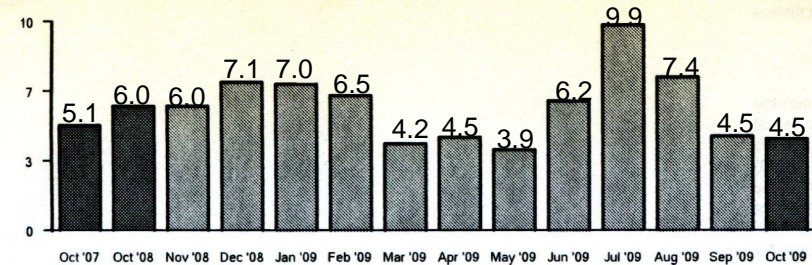

Compare the electricity you are using

Your current read for meter 308-934365 - Nov 14 '09
Your previous read - Oct 14 '09

11581
- 11443

Your next meter read will be on or about Dec 16 '09.

Total electricity you used this month in kWh **138**

Your daily average electricity usage (kWh)

2 Years ago: 5.10

Last year: 6.00

This year: 4.45

TOTALS

Daily Average Use

kWh	199	204	192	214	204	208	127	131	130	181	286	236	138	138	2588
# Days	29	34	32	30	29	32	30	29	33	29	29	32	30	31	429